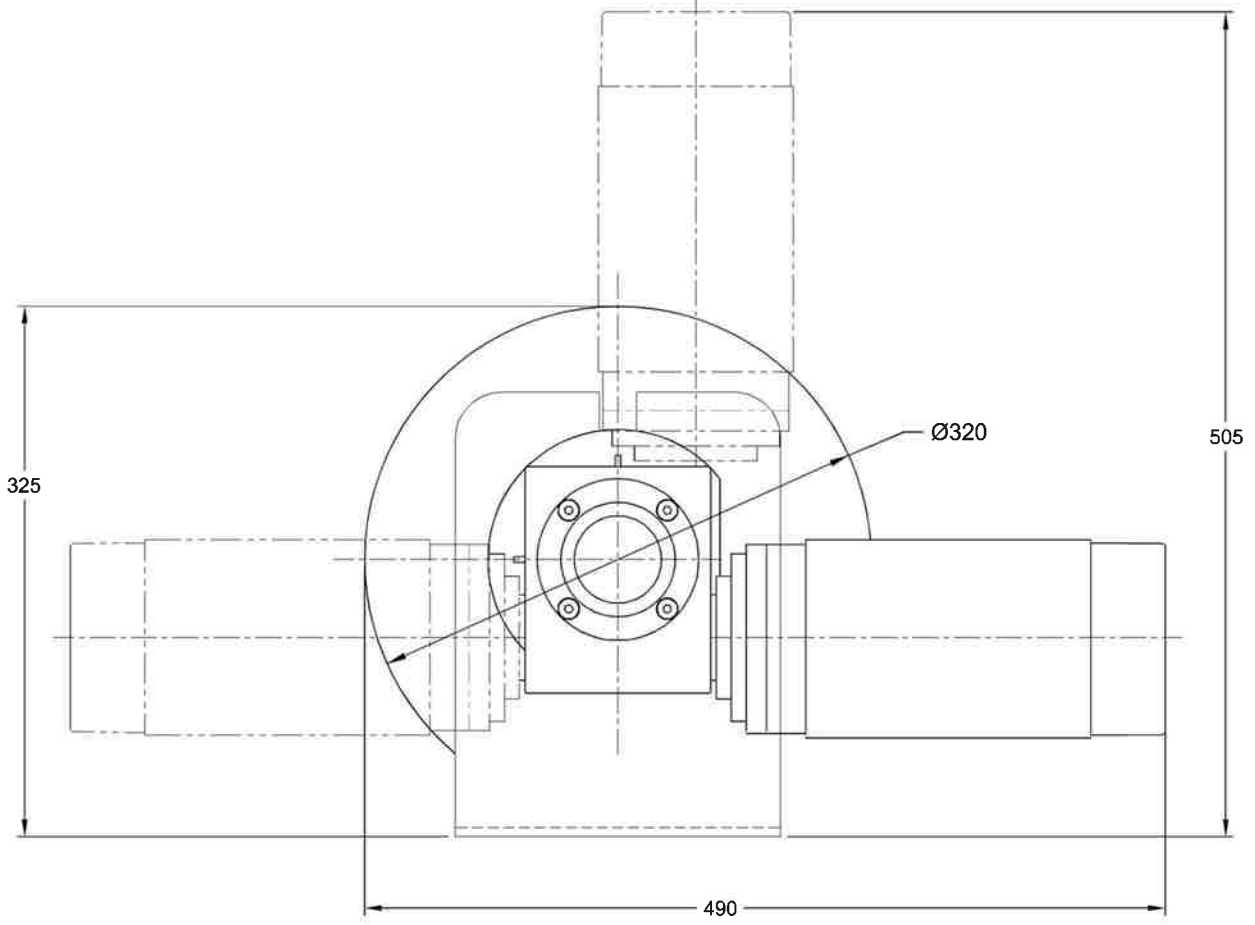

SavWinch Layout - Mounting dimensions 320mm Drum Model SAV-3000W

SavWinch Layout - Mounting dimensions 295mm Drum Model SAV-2000W

SavWinch Layout - Mounting dimensions 280mm Drum Model SAV-1500W

SavWinch Layout - Mounting dimensions 240mm Drum Model SAV-1000W

SavWinch Layout - Mounting dimensions 200mm Drum Model SAV-550W

This Document is copyrighted by Savwinch Pty Ltd.

<http://www.savwinch.com.au/products/boat-anchor-winch-range/550w-savwinch-boat-anchor-winch/>