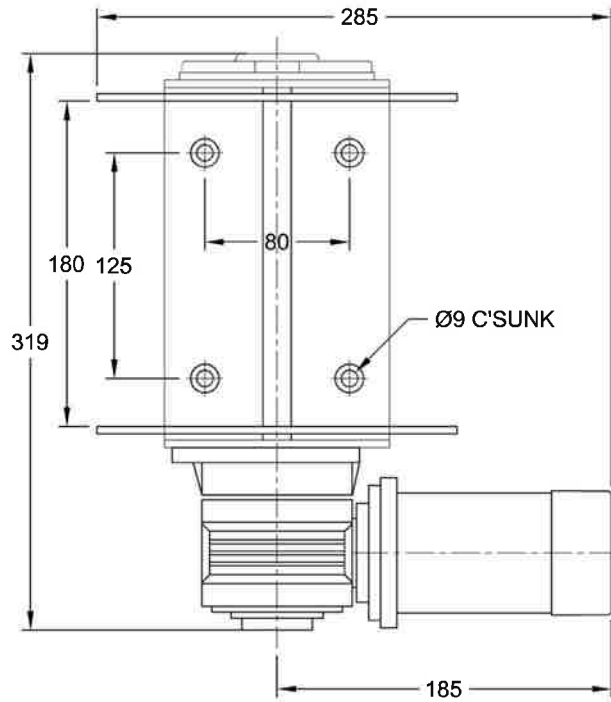

SavWinch Layout - Mounting dimensions 320mm Drum Model SAV-3000W

SavWinch Layout - Mounting dimensions 295mm Drum Model SAV-2000W

SavWinch Layout - Mounting dimensions 280mm Drum Model SAV-1500W

SavWinch Layout - Mounting dimensions 240mm Drum Model SAV-1000W

SavWinch Layout - Mounting dimensions 200mm Drum Model SAV-550W

This Document is copyrighted by Savwinch Pty Ltd.

<http://www.savwinch.com.au/products/boat-anchor-winch-range/550w-savwinch-boat-anchor-winch/>