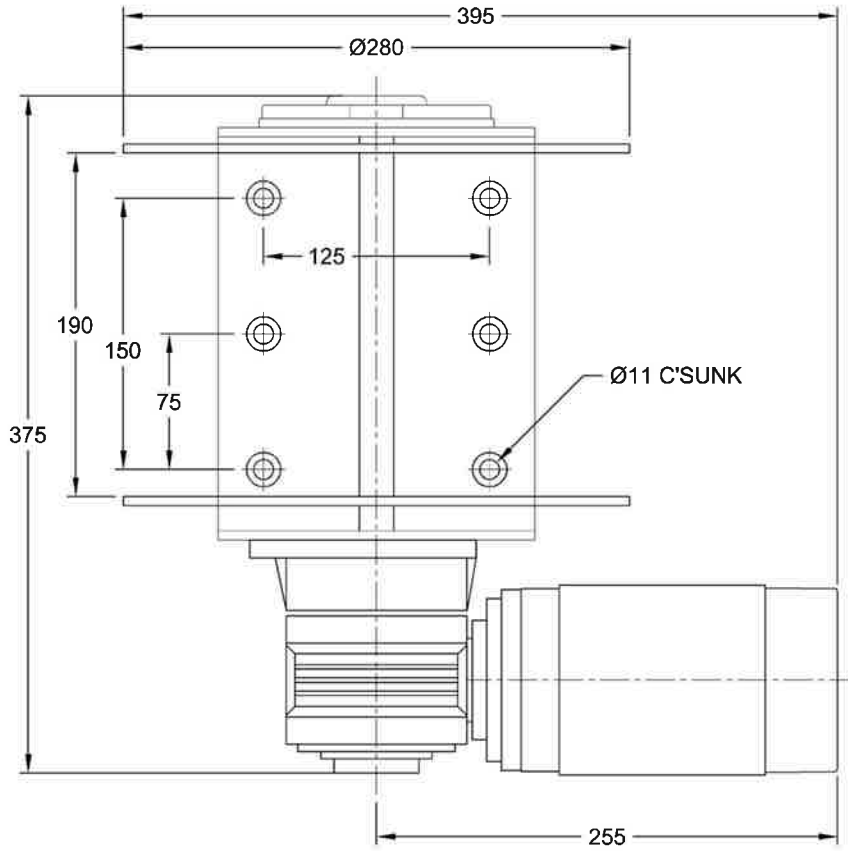

SavWinch Layout - Mounting dimensions 320mm Drum Model SAV-3000W

SavWinch Layout - Mounting dimensions 295mm Drum Model SAV-2000W

SavWinch Layout - Mounting dimensions 280mm Drum Model SAV-1500W

SavWinch Layout - Mounting dimensions 240mm Drum Model SAV-1000W

SavWinch Layout - Mounting dimensions 200mm Drum Model SAV-550W

This Document is copyrighted by Savwinch Pty Ltd.

<http://www.savwinch.com.au/products/boat-anchor-winch-range/550w-savwinch-boat-anchor-winch/>