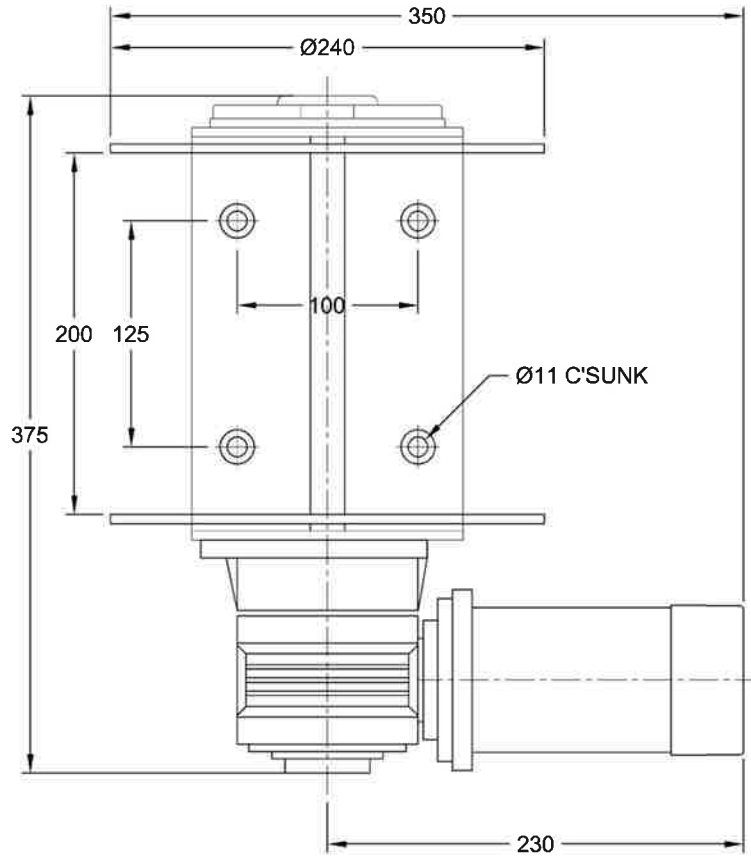

SavWinch Layout - Mounting dimensions 320mm Drum Model SAV-3000W

SavWinch Layout - Mounting dimensions 295mm Drum Model SAV-2000W

SavWinch Layout - Mounting dimensions 280mm Drum Model SAV-1500W

SavWinch Layout - Mounting dimensions 240mm Drum Model SAV-1000W

SavWinch Layout - Mounting dimensions 200mm Drum Model SAV-550W

This Document is copyrighted by Savwinch Pty Ltd.

<http://www.savwinch.com.au/products/boat-anchor-winch-range/550w-savwinch-boat-anchor-winch/>