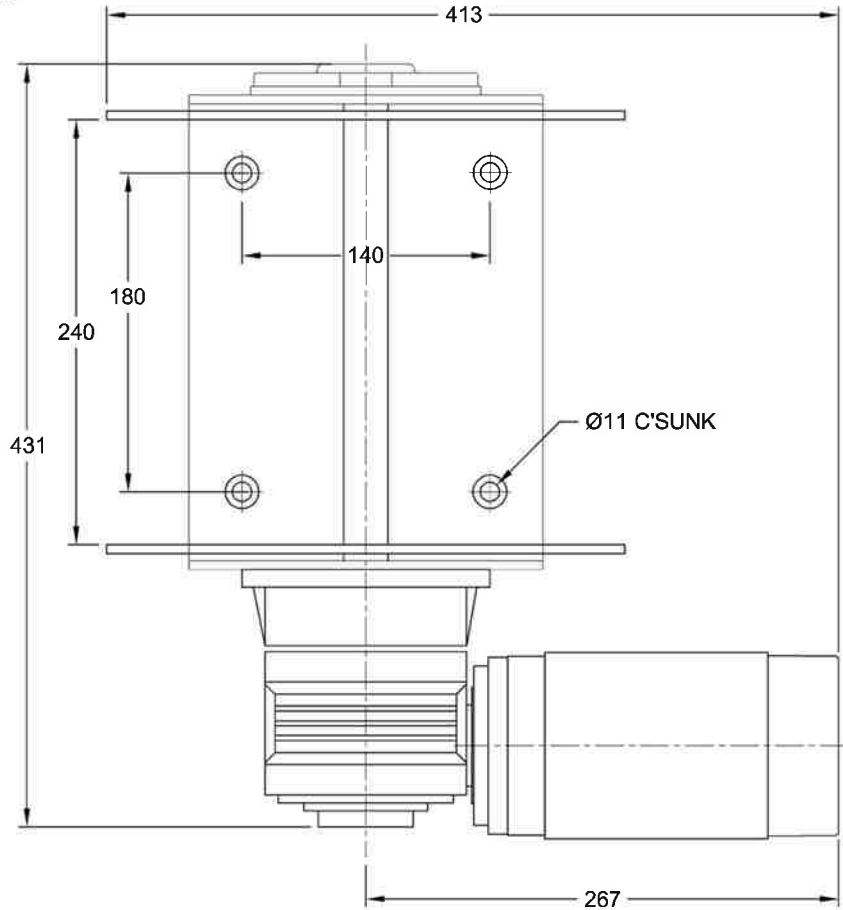

SavWinch Layout - Mounting dimensions 320mm Drum Model SAV-3000W

SavWinch Layout - Mounting dimensions 295mm Drum Model SAV-2000W

SavWinch Layout - Mounting dimensions 280mm Drum Model SAV-1500W

SavWinch Layout - Mounting dimensions 240mm Drum Model SAV-1000W

SavWinch Layout - Mounting dimensions 200mm Drum Model SAV-550W

This Document is copyrighted by Savwinch Pty Ltd.

<http://www.savwinch.com.au/products/boat-anchor-winch-range/550w-savwinch-boat-anchor-winch/>