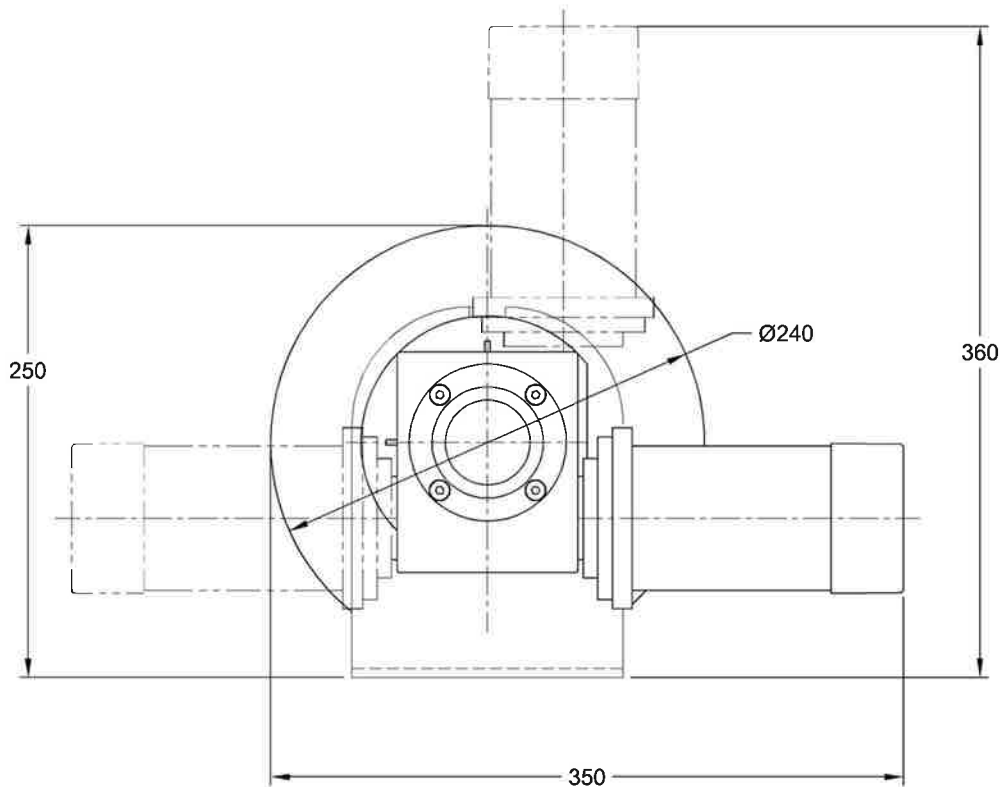

SavWinch Layout - Mounting dimensions 320mm Drum Model SAV-3000W

SavWinch Layout - Mounting dimensions 295mm Drum Model SAV-2000W

SavWinch Layout - Mounting dimensions 280mm Drum Model SAV-1500W

SavWinch Layout - Mounting dimensions 240mm Drum Model SAV-1000W

SavWinch Layout - Mounting dimensions 200mm Drum Model SAV-550W

This Document is copyrighted by Savwinch Pty Ltd.

<http://www.savwinch.com.au/products/boat-anchor-winch-range/550w-savwinch-boat-anchor-winch/>