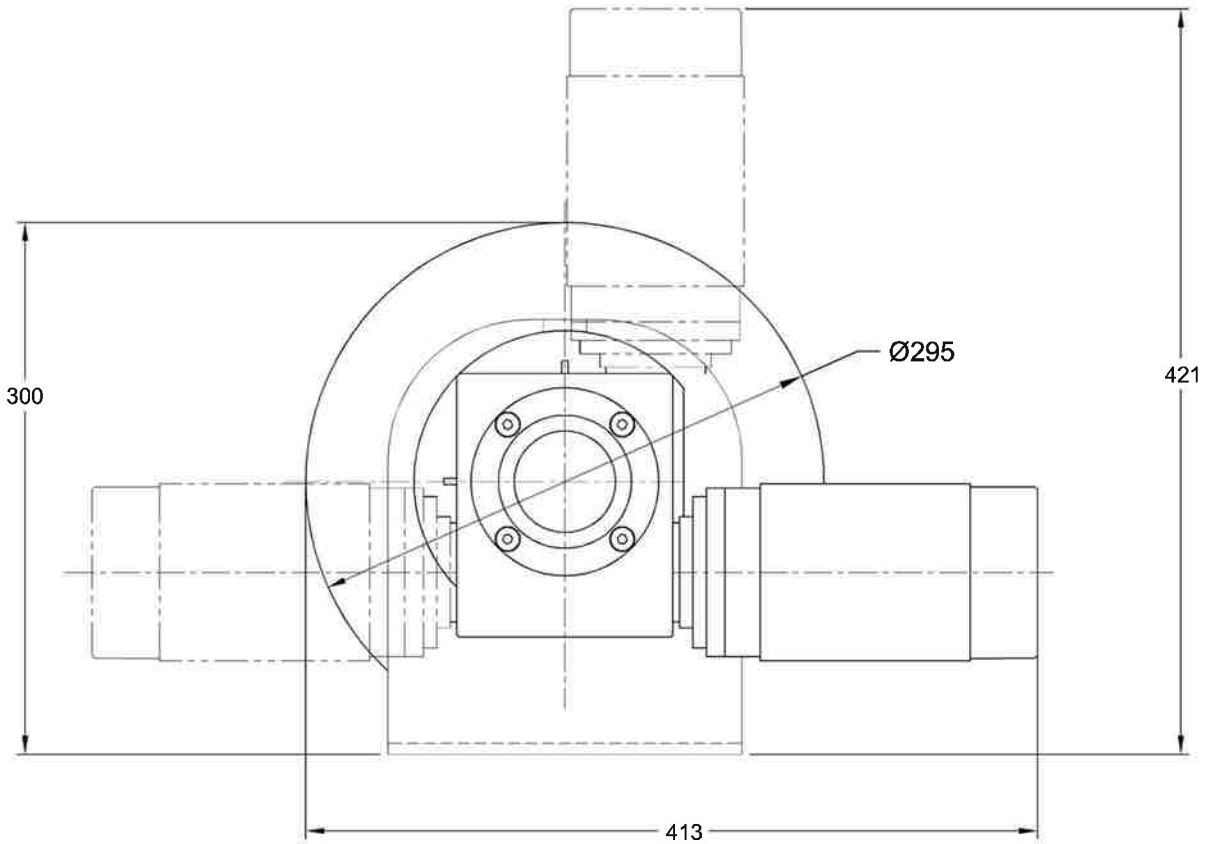

SavWinch Layout - Mounting dimensions 320mm Drum Model SAV-3000W

SavWinch Layout - Mounting dimensions 295mm Drum Model SAV-2000W

SavWinch Layout - Mounting dimensions 280mm Drum Model SAV-1500W

SavWinch Layout - Mounting dimensions 240mm Drum Model SAV-1000W

SavWinch Layout - Mounting dimensions 200mm Drum Model SAV-550W

This Document is copyrighted by Savwinch Pty Ltd.

<http://www.savwinch.com.au/products/boat-anchor-winch-range/550w-savwinch-boat-anchor-winch/>