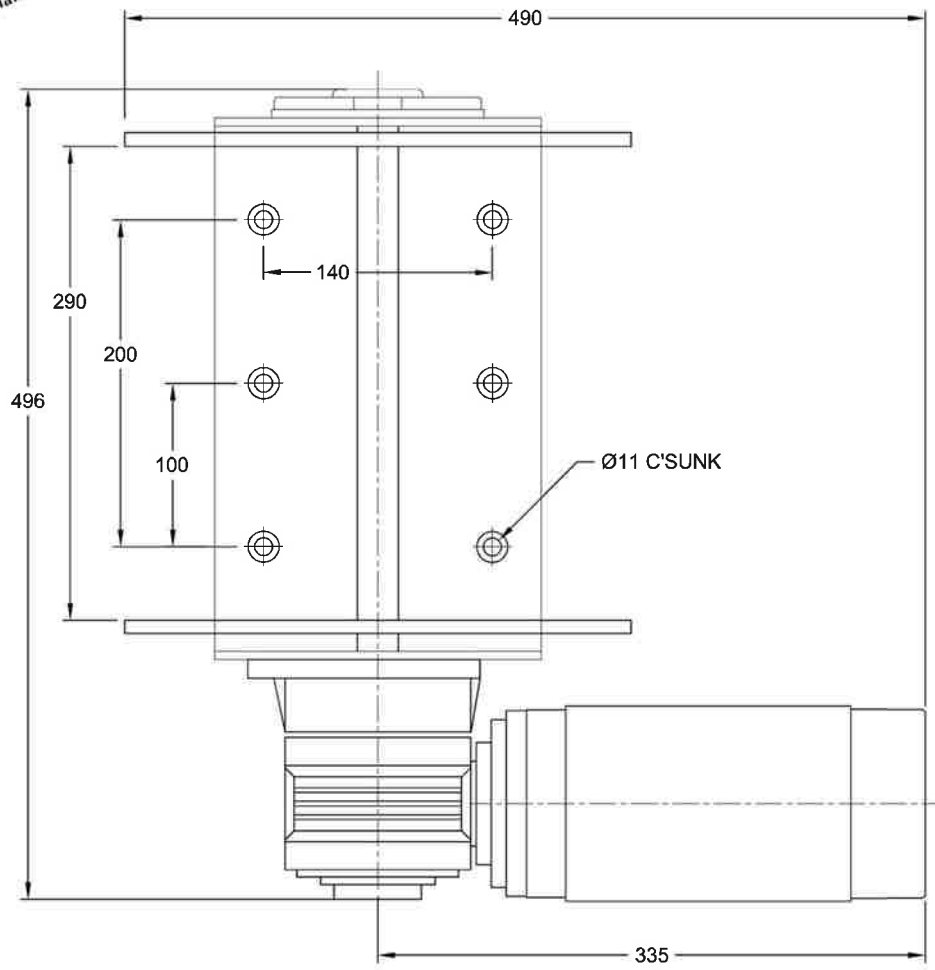

SavWinch Layout - Mounting dimensions 320mm Drum Model SAV-3000W

SavWinch Layout - Mounting dimensions 295mm Drum Model SAV-2000W

SavWinch Layout - Mounting dimensions 280mm Drum Model SAV-1500W

SavWinch Layout - Mounting dimensions 240mm Drum Model SAV-1000W

SavWinch Layout - Mounting dimensions 200mm Drum Model SAV-550W

This Document is copyrighted by Savwinch Pty Ltd.

<http://www.savwinch.com.au/products/boat-anchor-winch-range/550w-savwinch-boat-anchor-winch/>