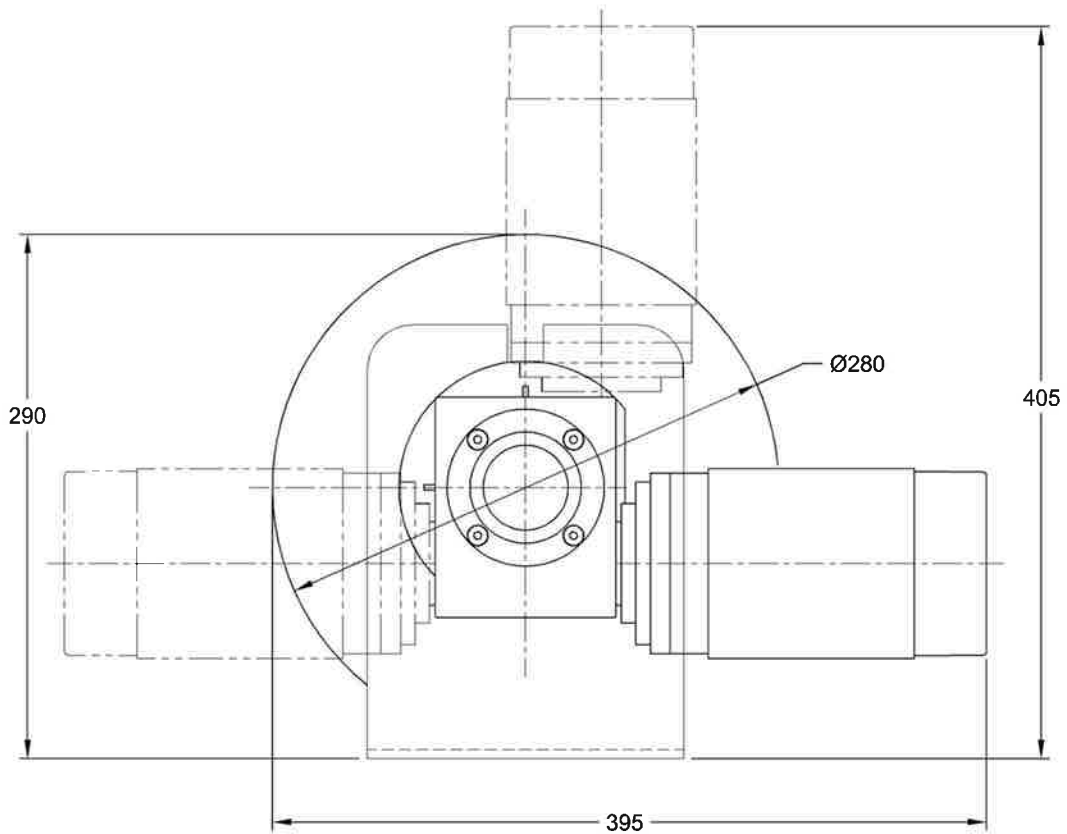

SavWinch Layout - Mounting dimensions 320mm Drum Model SAV-3000W

SavWinch Layout - Mounting dimensions 295mm Drum Model SAV-2000W

SavWinch Layout - Mounting dimensions 280mm Drum Model SAV-1500W

SavWinch Layout - Mounting dimensions 240mm Drum Model SAV-1000W

SavWinch Layout - Mounting dimensions 200mm Drum Model SAV-550W

This Document is copyrighted by Savwinch Pty Ltd.

<http://www.savwinch.com.au/products/boat-anchor-winch-range/550w-savwinch-boat-anchor-winch/>