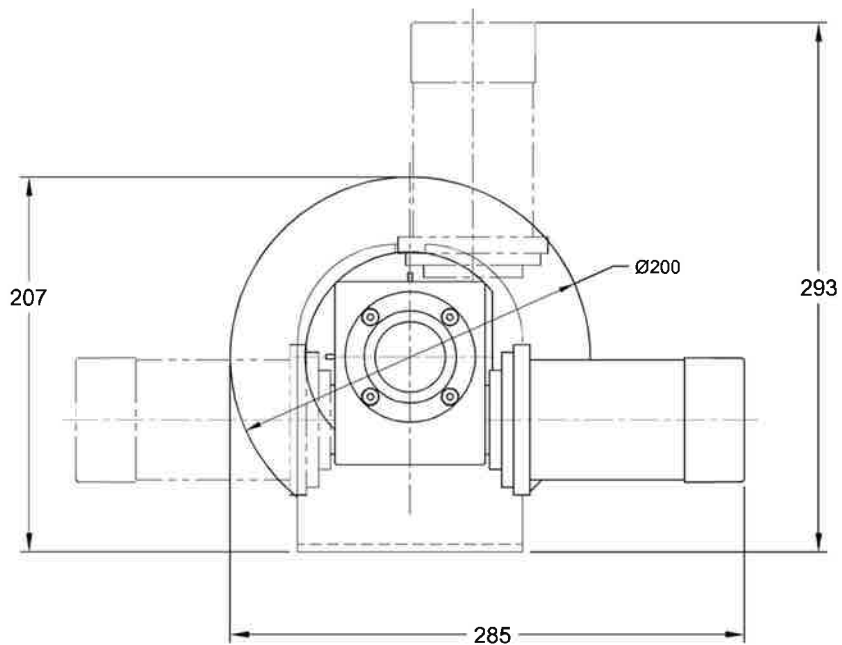

SavWinch Layout - Mounting dimensions 320mm Drum Model SAV-3000W

SavWinch Layout - Mounting dimensions 295mm Drum Model SAV-2000W

SavWinch Layout - Mounting dimensions 280mm Drum Model SAV-1500W

SavWinch Layout - Mounting dimensions 240mm Drum Model SAV-1000W

SavWinch Layout - Mounting dimensions 200mm Drum Model SAV-550W

This Document is copyrighted by Savwinch Pty Ltd.

<http://www.savwinch.com.au/products/boat-anchor-winch-range/550w-savwinch-boat-anchor-winch/>